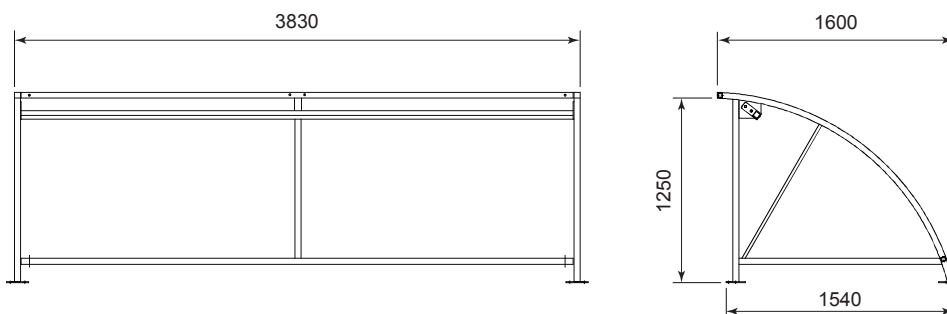

Carolina Mini Pram Shelter

The Carolina Mini Pram Shelter is a popular choice with nurseries and day centres across the UK due to the affordability and quality, our buggy shelter comes in a standard length of 3830mm and includes PET roof/rear panels as well as clear end panels, we also include an internal pram rail. The Carolina Mini Pram Shelter provides parents with an ideal storage area for their prams and buggies, keeping them dry as well as allowing them to be stored safely and securely.

The pram shelter can be supplied in a linear run with additional bays which increase the length of the shelter,

and most importantly the storage capacity; for added security the buggy shelter can be fitted with gates, these can be supplied as swing or sliding gates. We can also offer a complete bespoke version of the Carolina Mini Pram Shelter that can be fabricated to suit the exact size that you require.

The Carolina Mini Pram Shelter is simple design but an effective one, if you require pram storage then the Carolina Mini Pram Shelter is the correct choice.

Dimensions

Available Extras

- Pram Rail
- LED Lighting
- Litter Bins